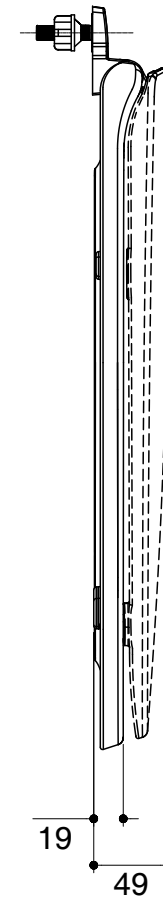

Dimensions are approximate.

Unit: mm

SKU	K-2656X-WK
Name	STANDARD ELONGATE SEAT
Description	TOILET SEAT

KARAT

* The recommended dimension for installation can be adjusted according to user preferences and layout.