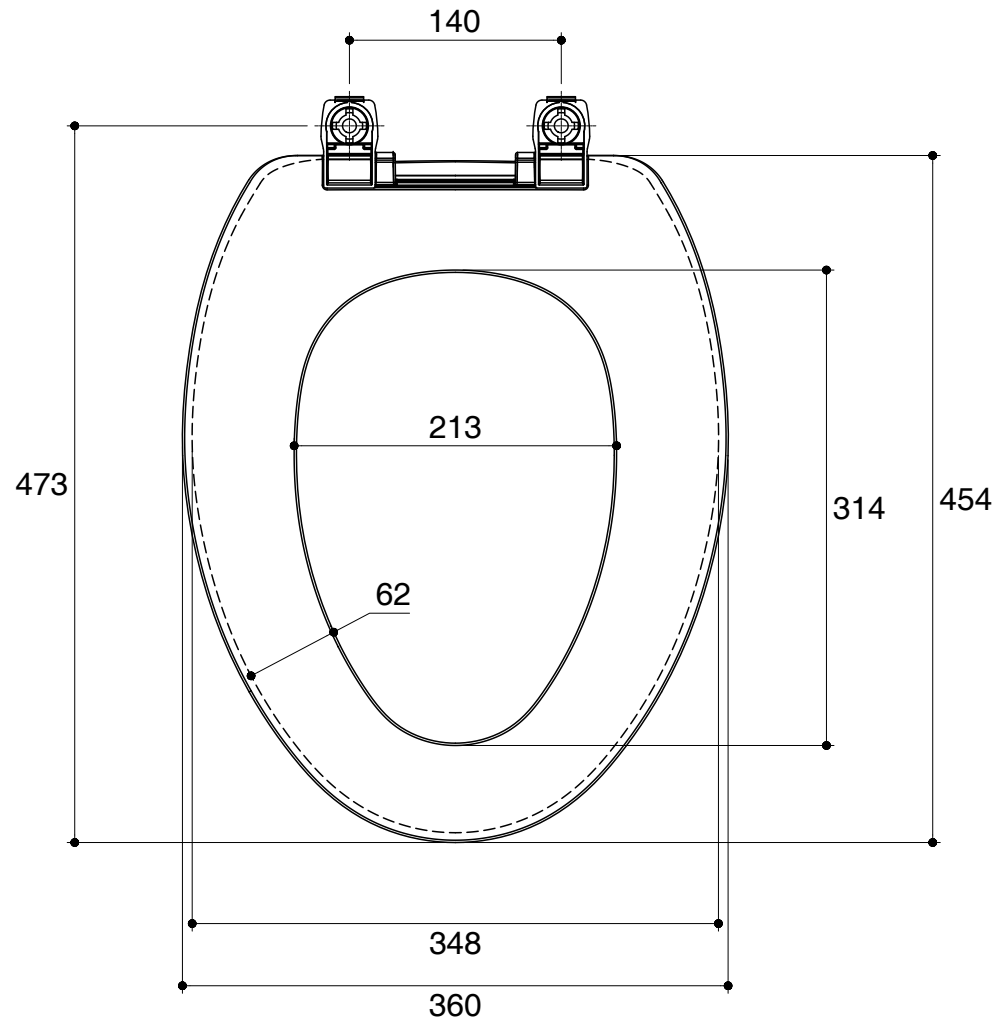

Dimensions are approximate.

Unit: mm

SKU	K-2656X-WK
Name	STANDARD ELONGATE SEAT
Description	TOILET SEAT

KARAT

* The recommended dimension for installation can be adjusted according to user preferences and layout.